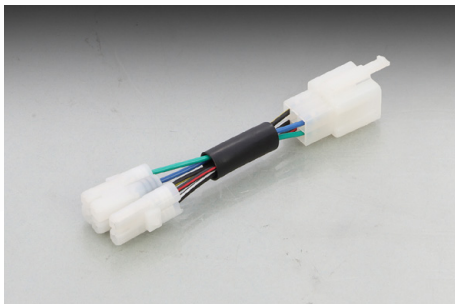

ELECTRICAL SYSTEM TUNING RELATED PARTS

POWER REV
CONVERSION HARNESS
**JOINT HARNESS
for POWER REV2
NEWLY RELEASED!**

Just connecting joint harness for power rev2 (3 or 4 speed transmission) (refer to the below) for MONKEY/APE, becomes usable for LITTLE CUB/SUPER CUB50/DAX50 etc.

**MUST FOR
POWER REV 2!**

JOINT HARNESS for POWER REV2 (4 SPEED TRANSMISSION)

APPLICATION LITTLE CUB (4 SPEED TRANSMISSION) (C50-4300001 ~ / AA01-1000001 ~ 3999999)、SUPER CUB 50-SUPER CUSTOM (4 SPEED TRANSMISSION) (C50-9400001 ~ / C50-0200001 ~ 2299999 / AA01-1000001 ~ 1699999)、GIORCUB (AF53-1000001 ~)

NOTE ● COUPLER-ON

※Power rev2 (sold separately) required. (refer to the below)

CODE	PRICE	JAN CODE
766-1116002	¥ 1,500	4 990852 1129997

NOTICE OF ADDITIONAL APPLICATION

JOINT HARNESS for POWER REV2 (3 SPEED TRANSMISSION) (766-1116001) has be newly applicable to SUPER CUB 70-DX/ SUPER CUSTOM、SUPER CUB 90-DX/ SUPER CUSTOM. There are no changes to product code, price or JAN code.

JOINT HARNESS for POWER REV2 (3 SPEED TRANSMISSION)

APPLICATION LITTLE CUB (3 SPEED TRANSMISSION) (C50-4300001~ / AA01-1000001~ 3999999)
SUPER CUB 50 (3 SPEED TRANSMISSION) (C50-9400001~ / C50-0200001~ 2299999 / AA01-1000001~ 1699999) ※ ELECTRIC STARTER MODELS、SUPER CUSTOM NOT USABLE X
DAX 50 (12V) (AB26) CD50 (CD50-1500001~ 1904169)
SUPER CUB 70-DX / SUPER CUSTOM (C70-1000001~ 1699999) ※ELECTRIC STARTER MODELS USABLE O
SUPER CUB 90-DX / SUPER CUSTOM (HA02-1800001~) ※ELECTRIC STARTER MODELS USABLE O