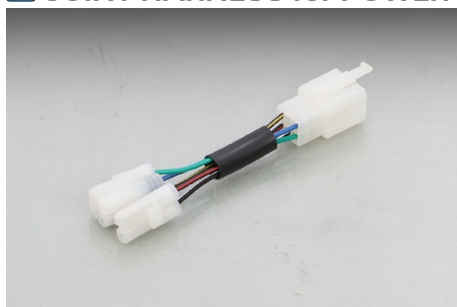

ELECTRICAL SYSTEM TUNING RELATED PARTS

POWER REV
CONVERSION HARNESS
**JOINT HARNESS
for POWER REV2
NEWLY RELEASED!**

Just connecting joint harness for power rev2 (3 or 4 speed transmission) (refer to the below) for MONKEY/APE, becomes usable for LITTLE CUB/SUPER CUB50/DAX50 etc.

**MUST FOR
POWER REV 2!**

JOINT HARNESS for POWER REV2 (4 SPEED TRANSMISSION)

APPLICATION LITTLE CUB (4 SPEED TRANSMISSION) (C50-4300001 ~ / AA01-1000001 ~ 3999999)、SUPER CUB 50-SUPER CUSTOM (4 SPEED TRANSMISSION) (C50-9400001 ~ / C50-0200001 ~ 2299999 / AA01-1000001 ~ 1699999)、GIORCUB (AF53-1000001 ~)

NOTE ● COUPLER-ON

※Power rev2 (sold separately) required. (refer to the below)

CODE	PRICE	JAN CODE
766-1116002	¥ 1,500	4 990852 1129997

NOTICE OF ADDITIONAL APPLICATION

JOINT HARNESS for POWER REV2 (3 SPEED TRANSMISSION) (766-1116001) has be newly applicable to SUPER CUB 70-DX/ SUPER CUSTOM、SUPER CUB 90-DX/ SUPER CUSTOM. There are no changes to product code, price or JAN code.

JOINT HARNESS for POWER REV2 (3 SPEED TRANSMISSION)

APPLICATION LITTLE CUB (3 SPEED TRANSMISSION) (C50-4300001~ / AA01-1000001~ 3999999)
SUPER CUB 50 (3 SPEED TRANSMISSION) (C50-9400001~ / C50-0200001~ 2299999 / AA01-1000001~ 1699999) ※ ELECTRIC STARTER MODELS、SUPER CUSTOM NOT USABLE X
DAX 50 (12V) (AB26) CD50 (CD50-1500001~ 1904169)
SUPER CUB 70-DX / SUPER CUSTOM (C70-1000001~ 1699999) ※ELECTRIC STARTER MODELS USABLE O
SUPER CUB 90-DX / SUPER CUSTOM (HA02-1800001~) ※ELECTRIC STARTER MODELS USABLE O