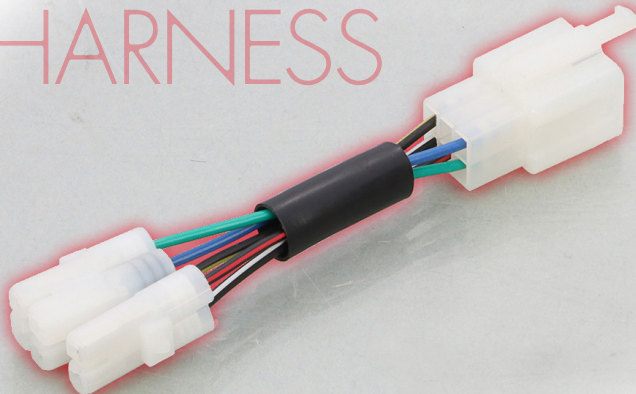

ELECTRICAL SYSTEM TUNING RELATED PARTS

POWER REV
CONVERSION HARNESS
**JOINT HARNESS
for POWER REV2
NEWLY RELEASED!**

Just connecting joint harness for power rev2 (3 or 4 speed transmission) (refer to the below) for MONKEY/APE, becomes usable for LITTLE CUB/SUPER CUB50/DAX50 etc.

**MUST FOR
POWER REV 2!**

JOINT HARNESS for POWER REV2 (4 SPEED TRANSMISSION)

APPLICATION LITTLE CUB (4 SPEED TRANSMISSION) (C50-4300001 ~ / AA01-1000001 ~ 3999999)、SUPER CUB 50-SUPER CUSTOM (4 SPEED TRANSMISSION) (C50-9400001 ~ / C50-0200001 ~ 2299999 / AA01-1000001 ~ 1699999)、GIORCUB (AF53-1000001 ~)

NOTE ● COUPLER-ON

※Power rev2 (sold separately) required. (refer to the below)

CODE	PRICE	JAN CODE
766-1116002	¥ 1,500	4 990852 1129997

NOTICE OF ADDITIONAL APPLICATION

JOINT HARNESS for POWER REV2 (3 SPEED TRANSMISSION) (766-1116001) has be newly applicable to SUPER CUB 70-DX/ SUPER CUSTOM、SUPER CUB 90-DX/ SUPER CUSTOM. There are no changes to product code, price or JAN code.

JOINT HARNESS for POWER REV2 (3 SPEED TRANSMISSION)

APPLICATION LITTLE CUB (3 SPEED TRANSMISSION) (C50-4300001~ / AA01-1000001~ 3999999)
SUPER CUB 50 (3 SPEED TRANSMISSION) (C50-9400001~ / C50-0200001~ 2299999 / AA01-1000001~ 1699999) ※ ELECTRIC STARTER MODELS、SUPER CUSTOM NOT USABLE X
DAX 50 (12V) (AB26) CD50 (CD50-1500001~ 1904169)
SUPER CUB 70-DX / SUPER CUSTOM (C70-1000001~ 1699999) ※ELECTRIC STARTER MODELS USABLE O
SUPER CUB 90-DX / SUPER CUSTOM (HA02-1800001~) ※ELECTRIC STARTER MODELS USABLE O